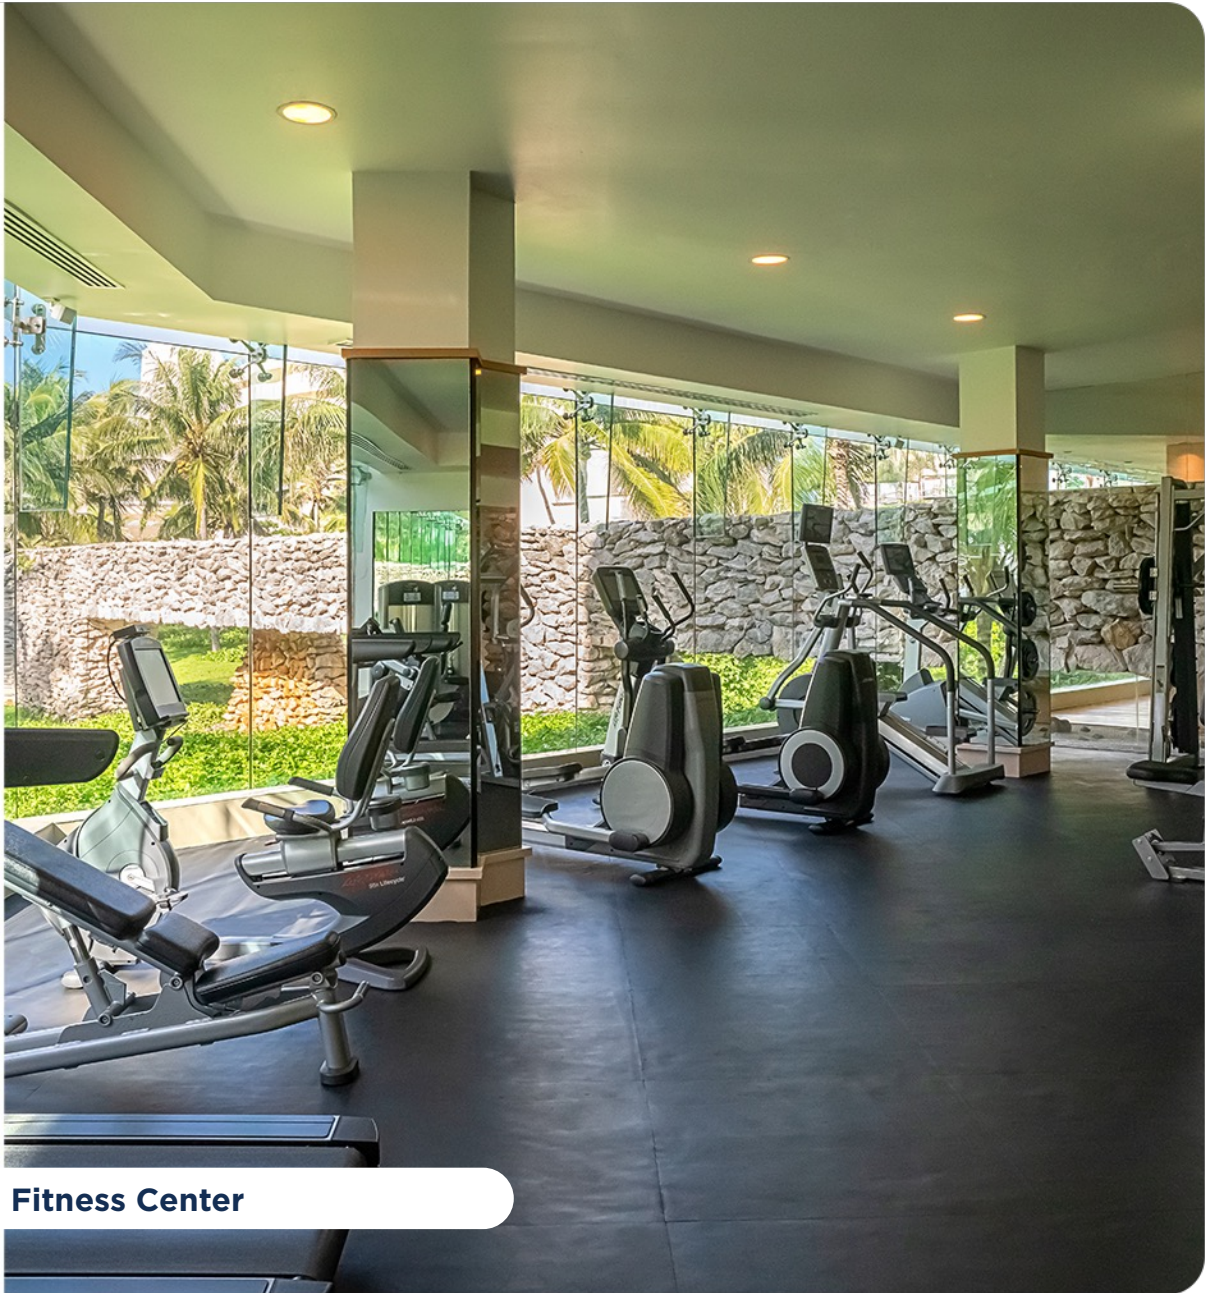

Fitness Center