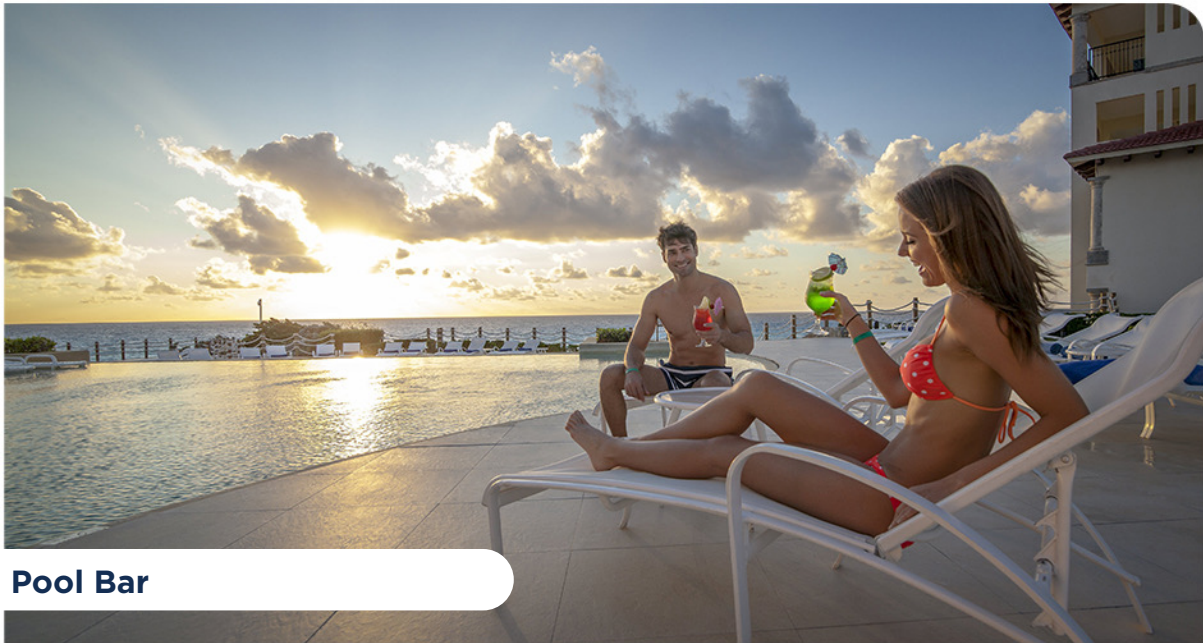

Taco grill

Pizza bar

CASSIS
BAR

Lobby bar

EKINOX
BAR & TERRACE

Sky bar

Facilities

Main pool • Adults only pool • Beach • Kids' Club
Fitness center and Spa • Meetings & Groups