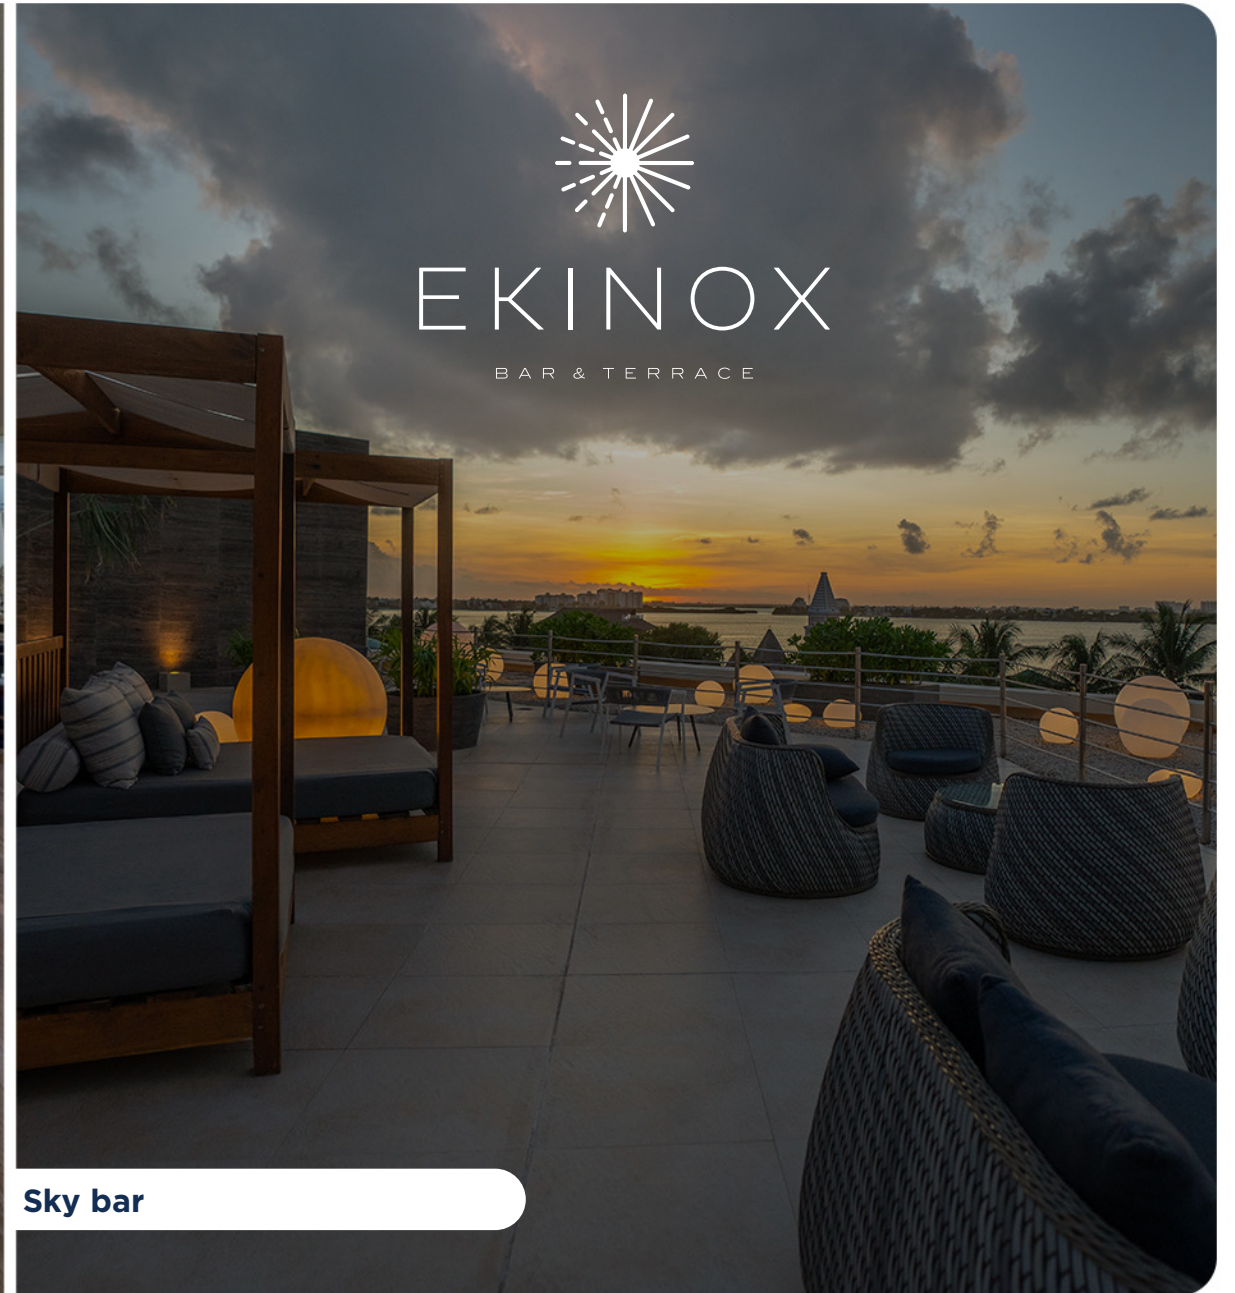

Taco grill

Pizza bar

CASSIS
BAR

Lobby bar

EKINOX
BAR & TERRACE

Sky bar

Facilities

Main pool • Adults only pool • Beach • Kids' Club
Fitness center and Spa • Meetings & Groups